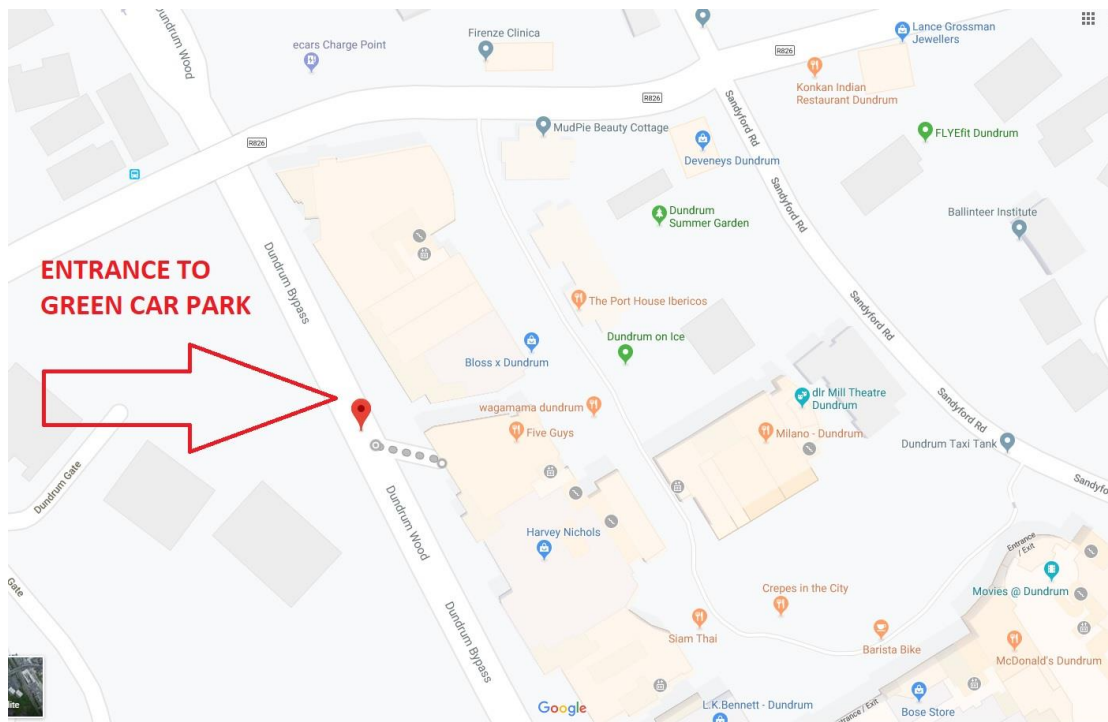

DIRECTIONS TO LOADING BAY DLR MILL THEATRE

DIRECTIONS TO LOADING BAY DLR MILL THEATRE

Google Maps Pin:

<https://goo.gl/maps/Te3rmesCfWbdDL28A>

Call 0868176710 or 0851026233 or 012969340

MAX HEIGHT TO LOADING BAY: 2M
IF YOU ARE OVER 2M KEEP RIGHT AT ENTRANCE TO CAR PARK – FOLLOW SIGNS FOR DELIVERIES

DIRECTIONS TO LOADING BAY DLR MILL THEATRE

DIRECTIONS TO LOADING BAY DLR MILL THEATRE