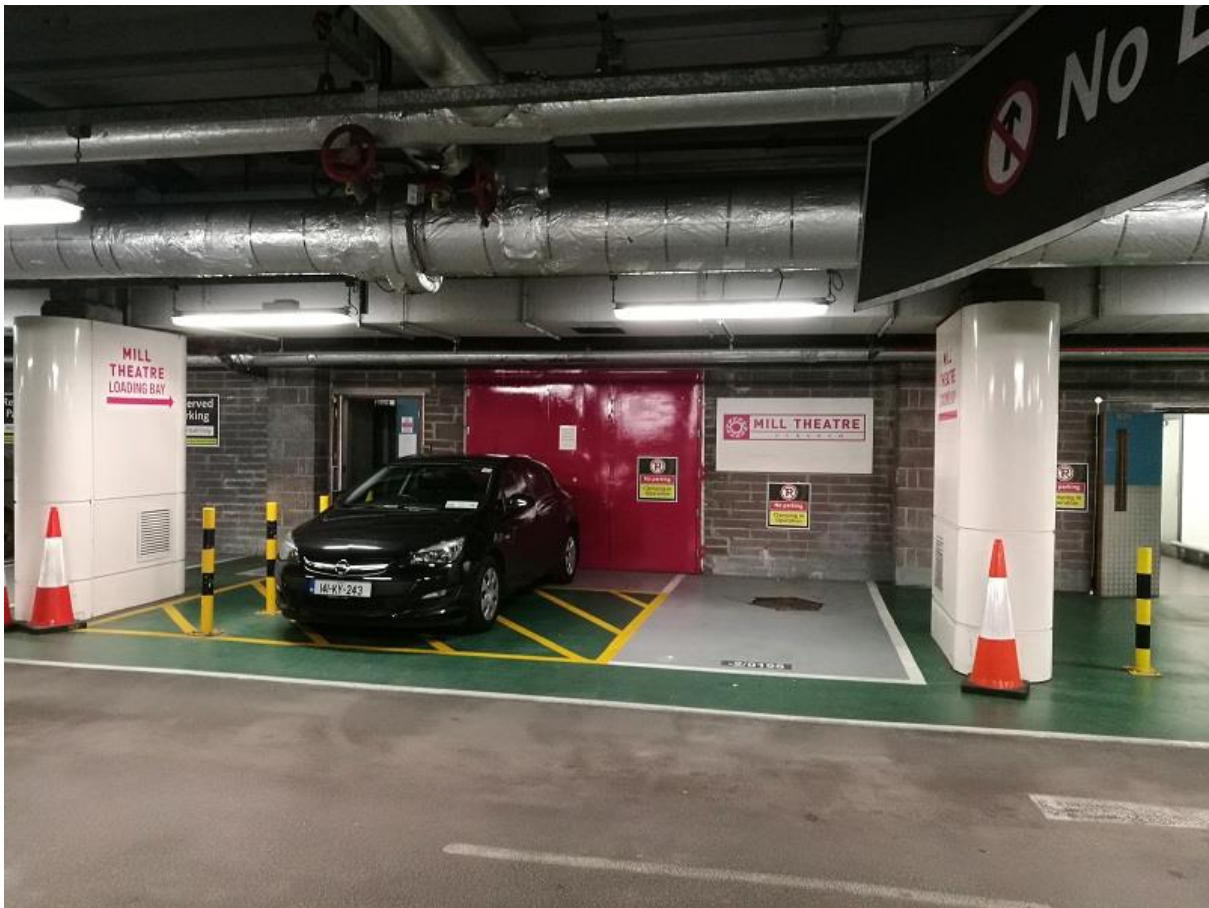

DIRECTIONS TO LOADING BAY DLR MILL THEATRE